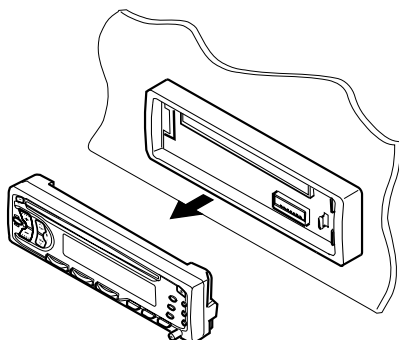

JVC

SERVICE MANUAL

CD RECEIVER

KD-S688

COMPACT
disc
DIGITAL AUDIO

Area Suffix

UF ---- China

When servicing this unit, please refer to the KD-S640(No.49555) service manual, which has been issued previously.

A part different from KD-S640 was described in this manual.

■ Parts list (General assembly)

P3-3

Block No.M1MM

△	Item	Parts name	Parts number		Q'ty
			KD-S640 UF	KD-S688 UF	
	1	NOSE PEICE	ZCKDS640J-NPA	-----	1
	1-1	FRONT PANEL	FSJC1034-003	FSJC1034-004	1
	1-2	FINDER ASSY	FSJD3010-00H	FSJD3010-00R	1
	2	TOP CHASSIS	FSJC1029-021	FSJC1029-401	1
	4	BOTTOM COVER	FSKM3011-002	FSKM3011-002	1
	8	SCREW	QYSDST2606Z	QYSDST2604Z	3
	24	+/- BUTTON	FSXP2033-031	FSXP2033-033	1
	25	UP/DOWN BUTTON	FSXP2026-032	FSXP2026-033	1
	35	NAME PLATE	FSYN3069-D407	FSYN3154-D407	1
	52	IC BRACKET	FSKL4018-00A	FSKL4018-00B	1
	58	SHEET	FSYH4048-003	FSYH4047-001	1
	61	LENS CASE ASS'Y	FSKS3007-00A	FSKS3009-00A	1
	64	LCD LENS(FRONT)	-----	FSJK3018-001	1
	65	SHEET	-----	FSYH4036-014	2
	66	SPACER	-----	FSYH4051-001	1
	LCD1	LCD	QLD0063-001	QLD0093-001	1

■ Parts list (CD mechanism)

P3-5

Block No.M2MM

△	Item	Parts name	Parts number		Q'ty
			KD-S640 UF	KD-S688 UF	
	57	CD PICK UNIT	OPTIMA-720A1	OPTIMA-720L1	1

■ Packing parts list

P3-13

Block No.M3MM

△	Item	Parts name	Parts number		Q'ty
			KD-S640 UF	KD-S688 UF	
	P1	CARTON	FSPE3001-192	FSPE3001-195	1
	P4	POLY BAG	QPC03004315P	QPK03004305P	1