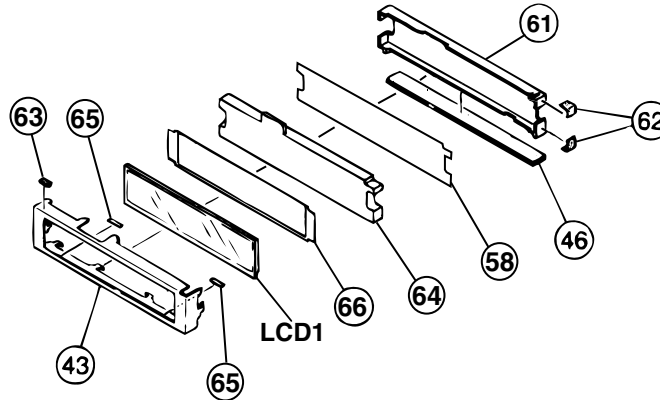

JVC

SERVICE MANUAL

CD RECEIVER

KD-S688

COMPACT
disc
DIGITAL AUDIO

Area Suffix

UF ---- China

When servicing this unit, please refer to the KD-S640(No.49555) service manual, which has been issued previously.

A part different from KD-S640 was described in this manual.

■ Parts list (General assembly)

P3-3

Block No.M1MM

△	Item	Parts name	Parts number		Q'ty
			KD-S640 UF	KD-S688 UF	
	1	NOSE PEICE	ZCKDS640J-NPA	-----	1
	1-1	FRONT PANEL	FSJC1034-003	FSJC1034-004	1
	1-2	FINDER ASSY	FSJD3010-00H	FSJD3010-00R	1
	2	TOP CHASSIS	FSJC1029-021	FSJC1029-401	1
	4	BOTTOM COVER	FSKM3011-002	FSKM3011-002	1
	8	SCREW	QYSDST2606Z	QYSDST2604Z	3
	24	+/- BUTTON	FSXP2033-031	FSXP2033-033	1
	25	UP/DOWN BUTTON	FSXP2026-032	FSXP2026-033	1
	35	NAME PLATE	FSYN3069-D407	FSYN3154-D407	1
	52	IC BRACKET	FSKL4018-00A	FSKL4018-00B	1
	58	SHEET	FSYH4048-003	FSYH4047-001	1
	61	LENS CASE ASS'Y	FSKS3007-00A	FSKS3009-00A	1
	64	LCD LENS(FRONT)	-----	FSJK3018-001	1
	65	SHEET	-----	FSYH4036-014	2
	66	SPACER	-----	FSYH4051-001	1
	LCD1	LCD	QLD0063-001	QLD0093-001	1

■ Parts list (CD mechanism)

P3-5

Block No.M2MM

△	Item	Parts name	Parts number		Q'ty
			KD-S640 UF	KD-S688 UF	
	57	CD PICK UNIT	OPTIMA-720A1	OPTIMA-720L1	1

■ Packing parts list

P3-13

Block No.M3MM

△	Item	Parts name	Parts number		Q'ty
			KD-S640 UF	KD-S688 UF	
	P1	CARTON	FSPE3001-192	FSPE3001-195	1
	P4	POLY BAG	QPC03004315P	QPK03004305P	1

■ Accessories parts list

P3-13

Block No.M4MM

△	Item	Parts name	Parts number		Q'ty
			KD-S640 UF	KD-S688 UF	
	A1	INSTRUCTIONS (LANGUAGE)	FSUN3069-182 (ENG,CHI,ARA)	FSUN3154-181 (ENG,SPA,CHI,ARA,POR)	1
	A2	INSTALL MANUAL (LANGUAGE)	FSUN3069-T182 (ENG,CHI,ARA)	FSUN3154-T181 (ENG,SPA,CHI,ARA,POR)	1