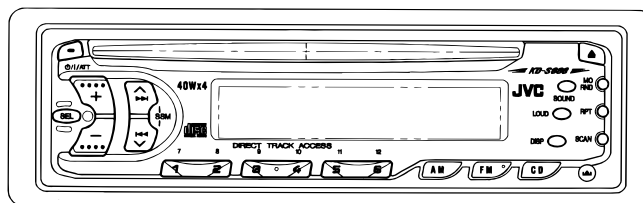

JVC

SERVICE MANUAL

CD RECEIVER

KD-S688

COMPACT
disc
DIGITAL AUDIO

Area Suffix

UF ---- China

When servicing this unit, please refer to the KD-S640(No.49555) service manual, which has been issued previously.

A part different from KD-S640 was described in this manual.

■ Parts list (General assembly)

P3-3

Block No.M1MM

△	Item	Parts name	Parts number		Q'ty
			KD-S640 UF	KD-S688 UF	
	1	NOSE PEICE	ZCKDS640J-NPA	-----	1
	1-1	FRONT PANEL	FSJC1034-003	FSJC1034-004	1
	1-2	FINDER ASSY	FSJD3010-00H	FSJD3010-00R	1
	2	TOP CHASSIS	FSJC1029-021	FSJC1029-401	1
	4	BOTTOM COVER	FSKM3011-002	FSKM3011-002	1
	8	SCREW	QYSDST2606Z	QYSDST2604Z	3
	24	+/- BUTTON	FSXP2033-031	FSXP2033-033	1
	25	UP/DOWN BUTTON	FSXP2026-032	FSXP2026-033	1
	35	NAME PLATE	FSYN3069-D407	FSYN3154-D407	1
	52	IC BRACKET	FSKL4018-00A	FSKL4018-00B	1
	58	SHEET	FSYH4048-003	FSYH4047-001	1
	61	LENS CASE ASS'Y	FSKS3007-00A	FSKS3009-00A	1
	64	LCD LENS(FRONT)	-----	FSJK3018-001	1
	65	SHEET	-----	FSYH4036-014	2
	66	SPACER	-----	FSYH4051-001	1
	LCD1	LCD	QLD0063-001	QLD0093-001	1